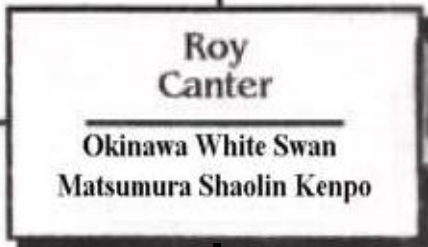

Roy Canter

Okinawa White Swan Matsumura Shaolin Kenpo

Steve Tolson

Okinawan White Swan Matsumura Shaolin Kenpo